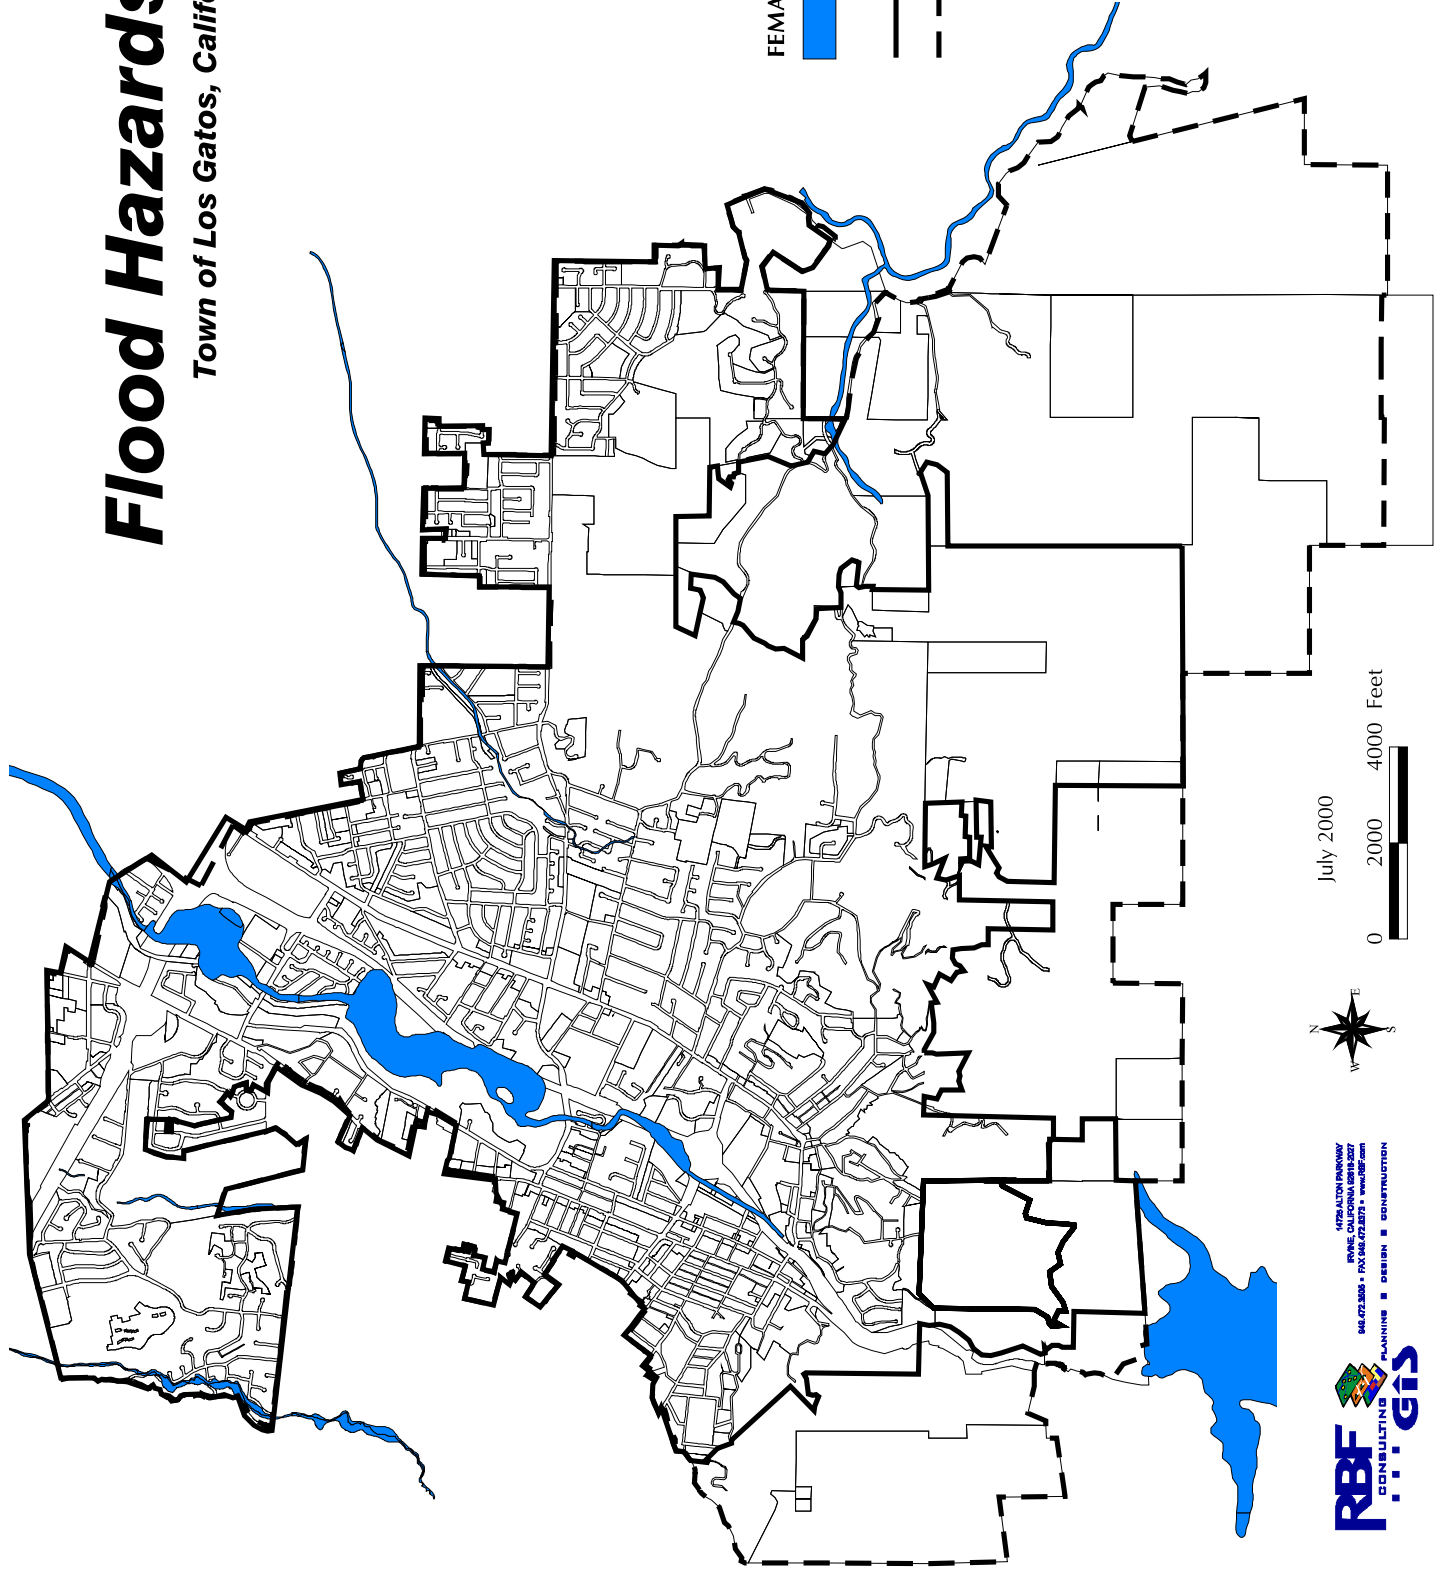

# Flood Hazards Map

Town of Los Gatos, California

FEMA Flood Zone Areas  
A - 100-Year Flood Plain

Town Boundary

Sphere of Influence

July 2000

0 2000 4000 Feet

15700 AVENUE HWY  
IRVINE, CALIFORNIA 92618-2027  
949.472.2000 • FAX 949.472.2079 • WWW.RPF.COM

Figure 9.3