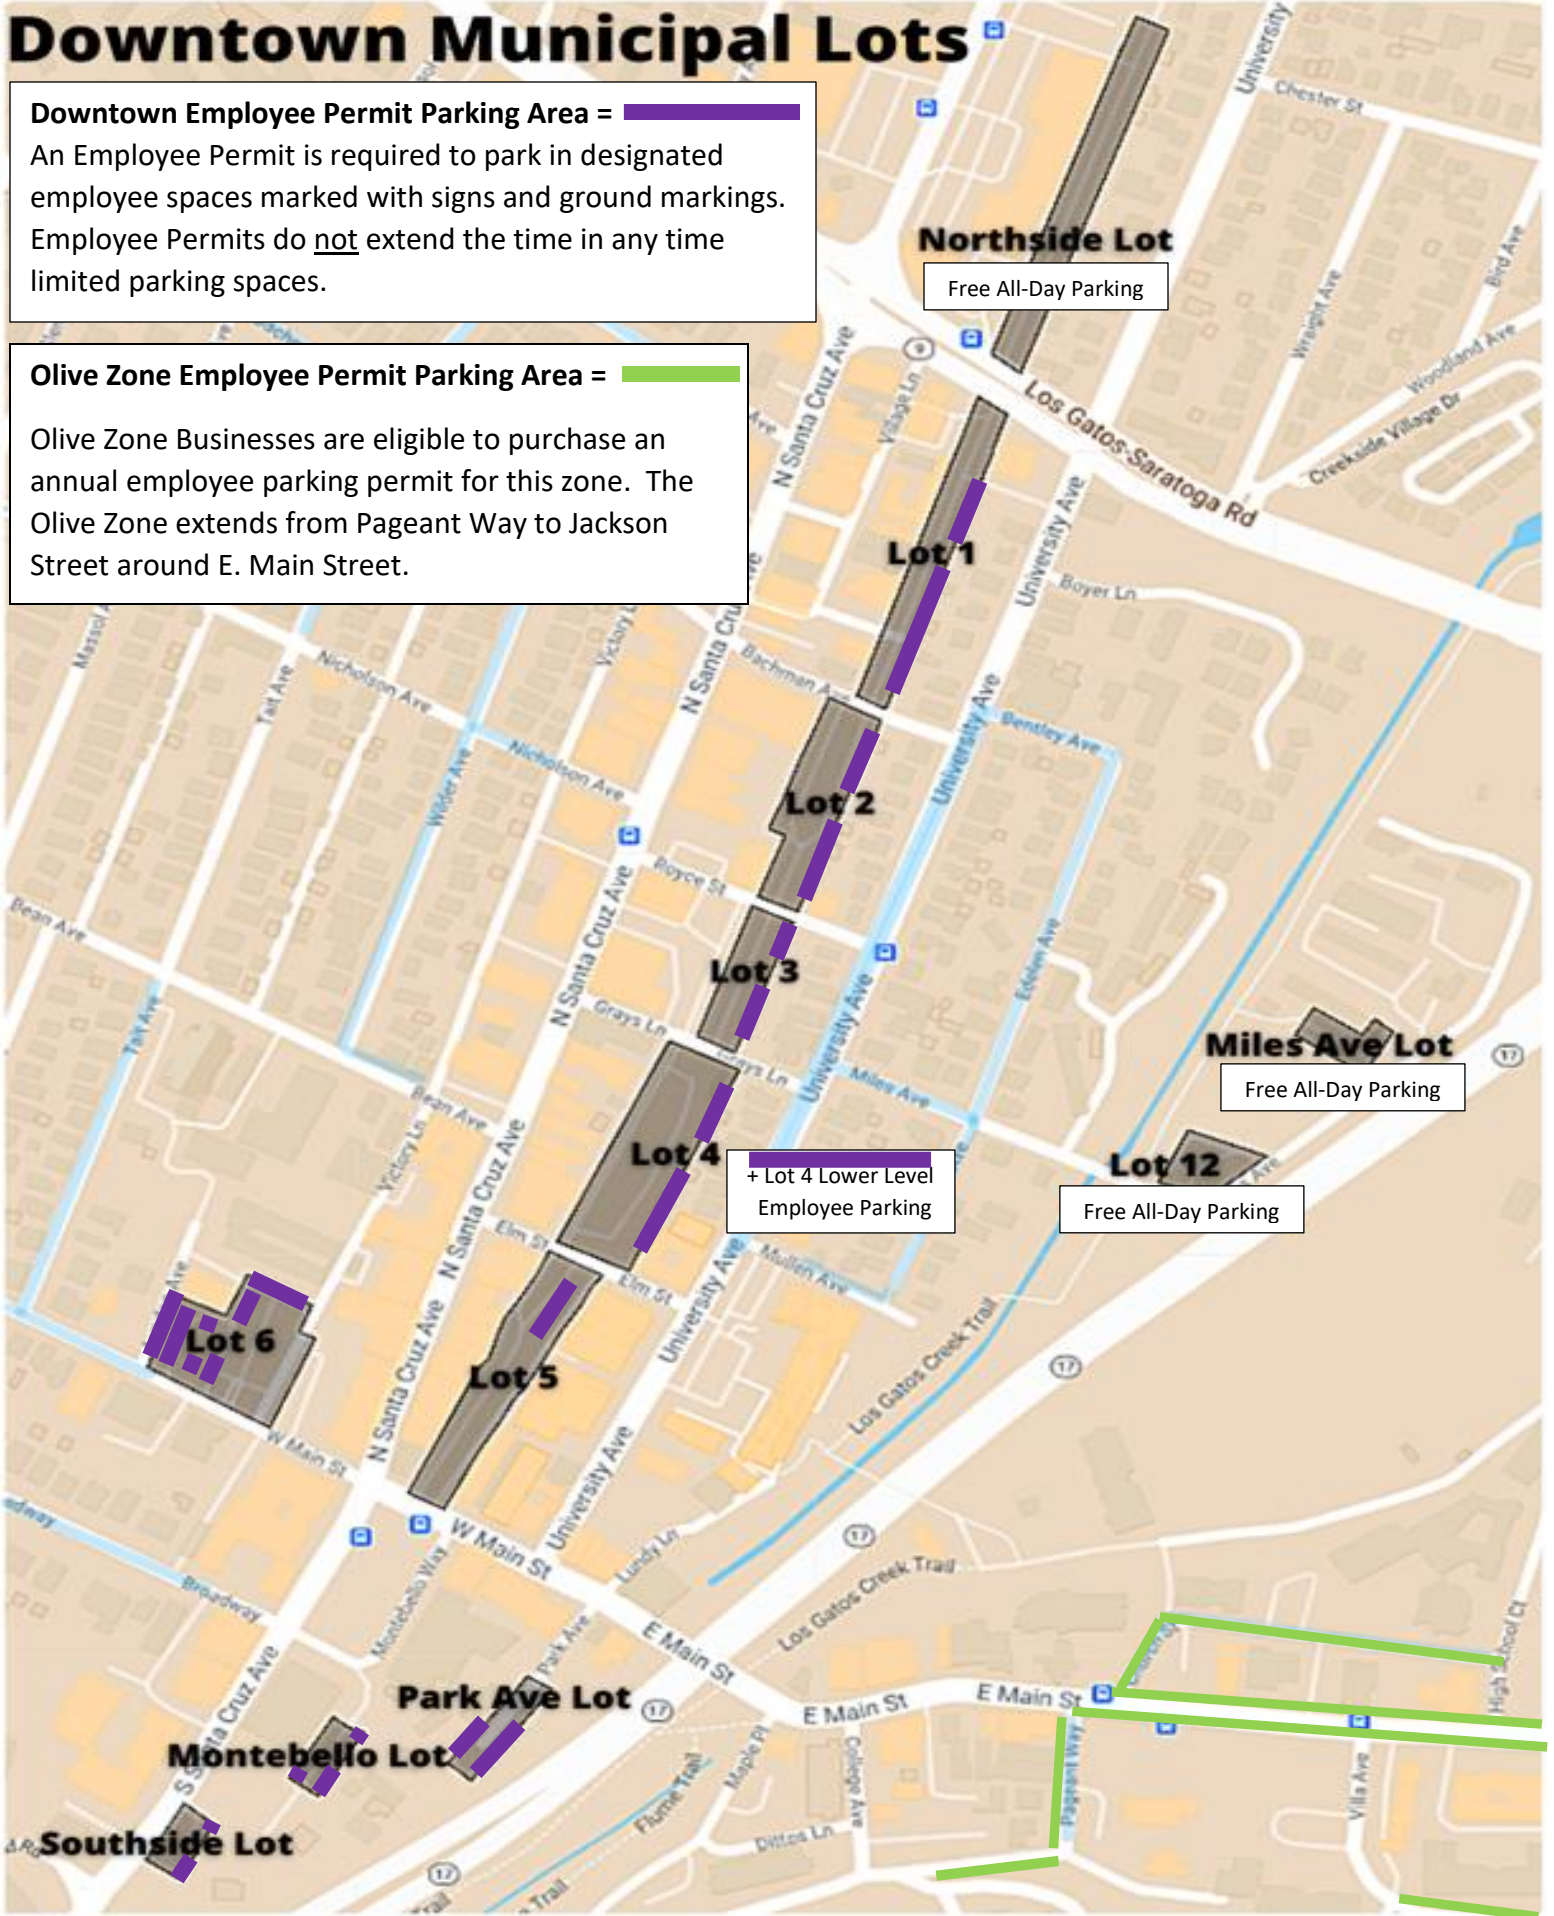

Downtown Municipal Lots

Downtown Employee Permit Parking Area = 

An Employee Permit is required to park in designated employee spaces marked with signs and ground markings. Employee Permits do not extend the time in any time limited parking spaces.

Olive Zone Employee Permit Parking Area = 

Olive Zone Businesses are eligible to purchase an annual employee parking permit for this zone. The Olive Zone extends from Pageant Way to Jackson Street around E. Main Street.