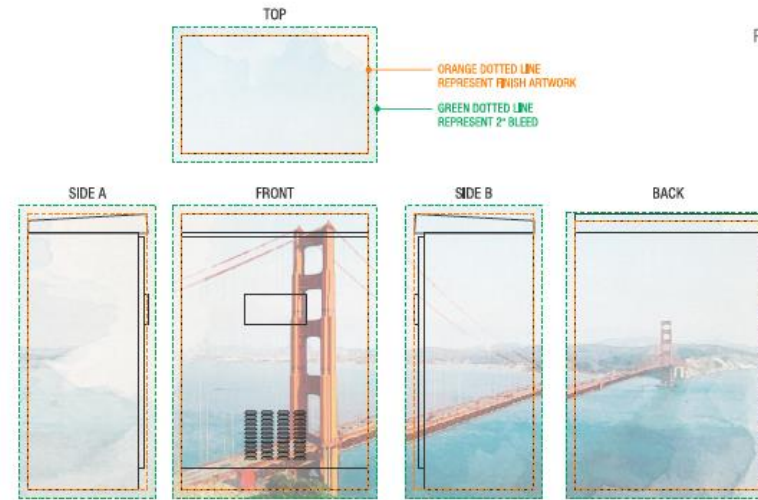

HOW TO SUBMIT ARTWORK

- COLOR MODE TO BE IN CMYK
- ALL FONTS CONVERTED TO CURVE or FLATTEN
- IMAGES TO BE EMBED IN FILE
- IMAGE RESOLUTION, 150 DPI

SAMPLE ARTWORK
artwork can be submitted as above, and we can fit artwork as required.

SAMPLE ARTWORK LAYOUT TO SUBMIT
submit without dotted lines and the utility box

SAMPLE FINISH INSTALLATION

Blossom / East Robert Rd.

Scale: 1" = 1'-0"

N Santa Cruz / HWY 9

Scale: 1" = 1'-0"

Knowles / Dardanelli

Scale: 1" = 1'-0"

854 University Ave

Scale: 1" = 1'-0"

Knowles / Capri

Scale: 1" = 1'-0"