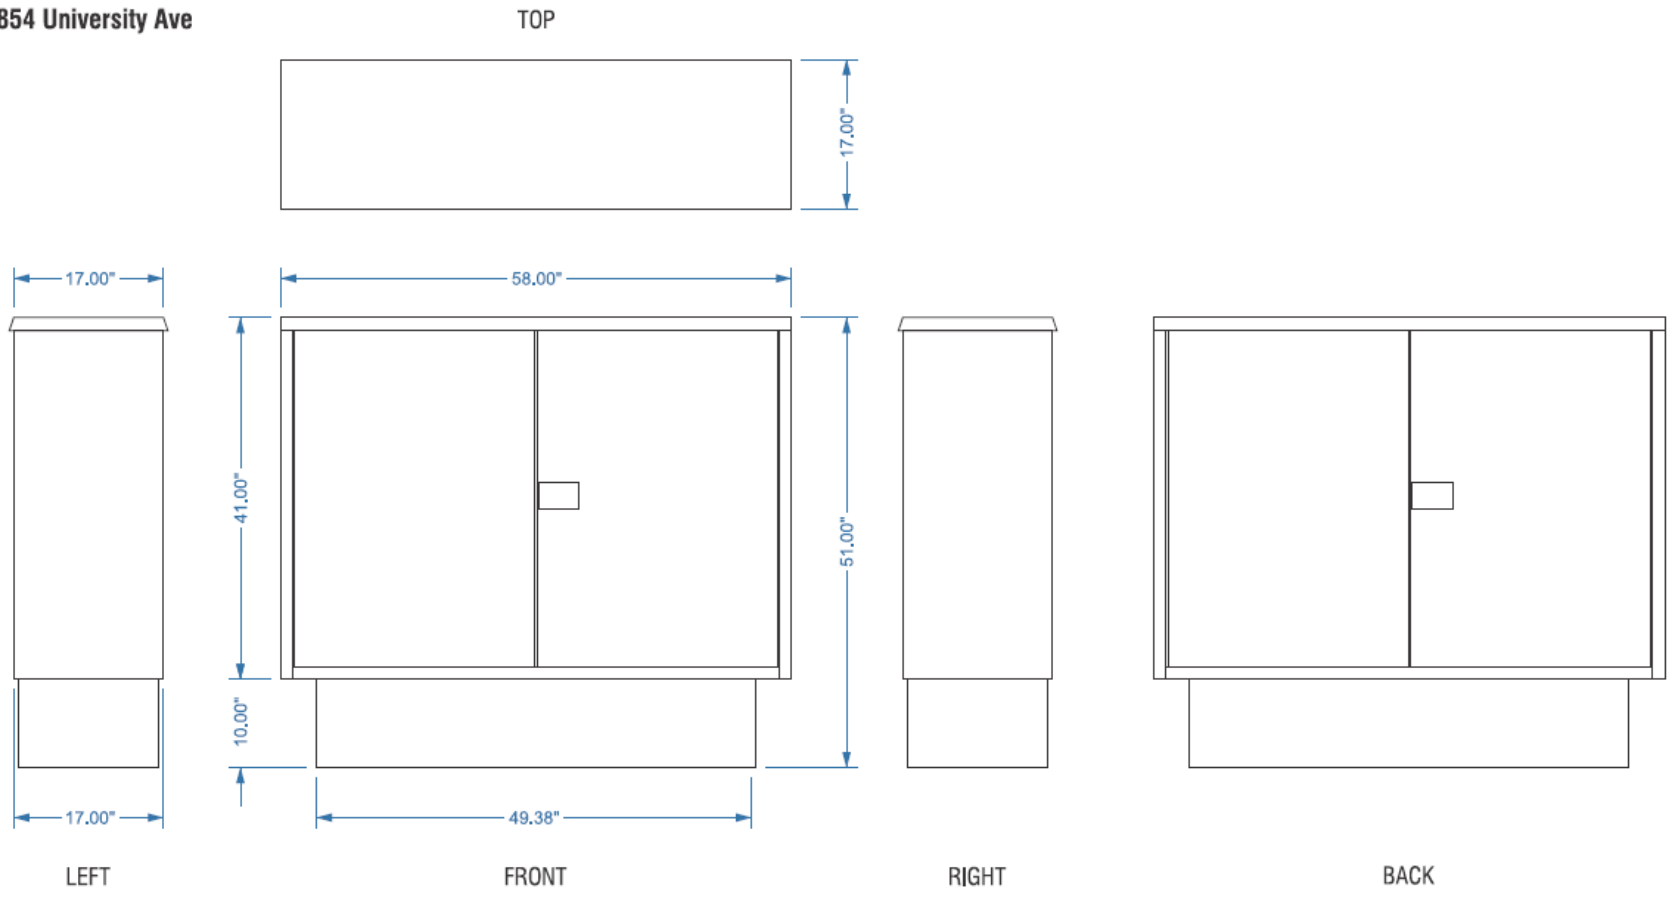

SAMPLE ARTWORK LAYOUT TO SUBMIT
submit without dotted lines and the utility box

SAMPLE FINISH INSTALLATION

Blossom / East Robert Rd.

Scale: 1" = 1'-0"

N Santa Cruz / HWY 9

Scale: 1" = 1'-0"

Knowles / Dardanelli

Scale: 1" = 1'-0"

854 University Ave

Scale: 1" = 1'-0"

Knowles / Capri

Scale: 1" = 1'-0"