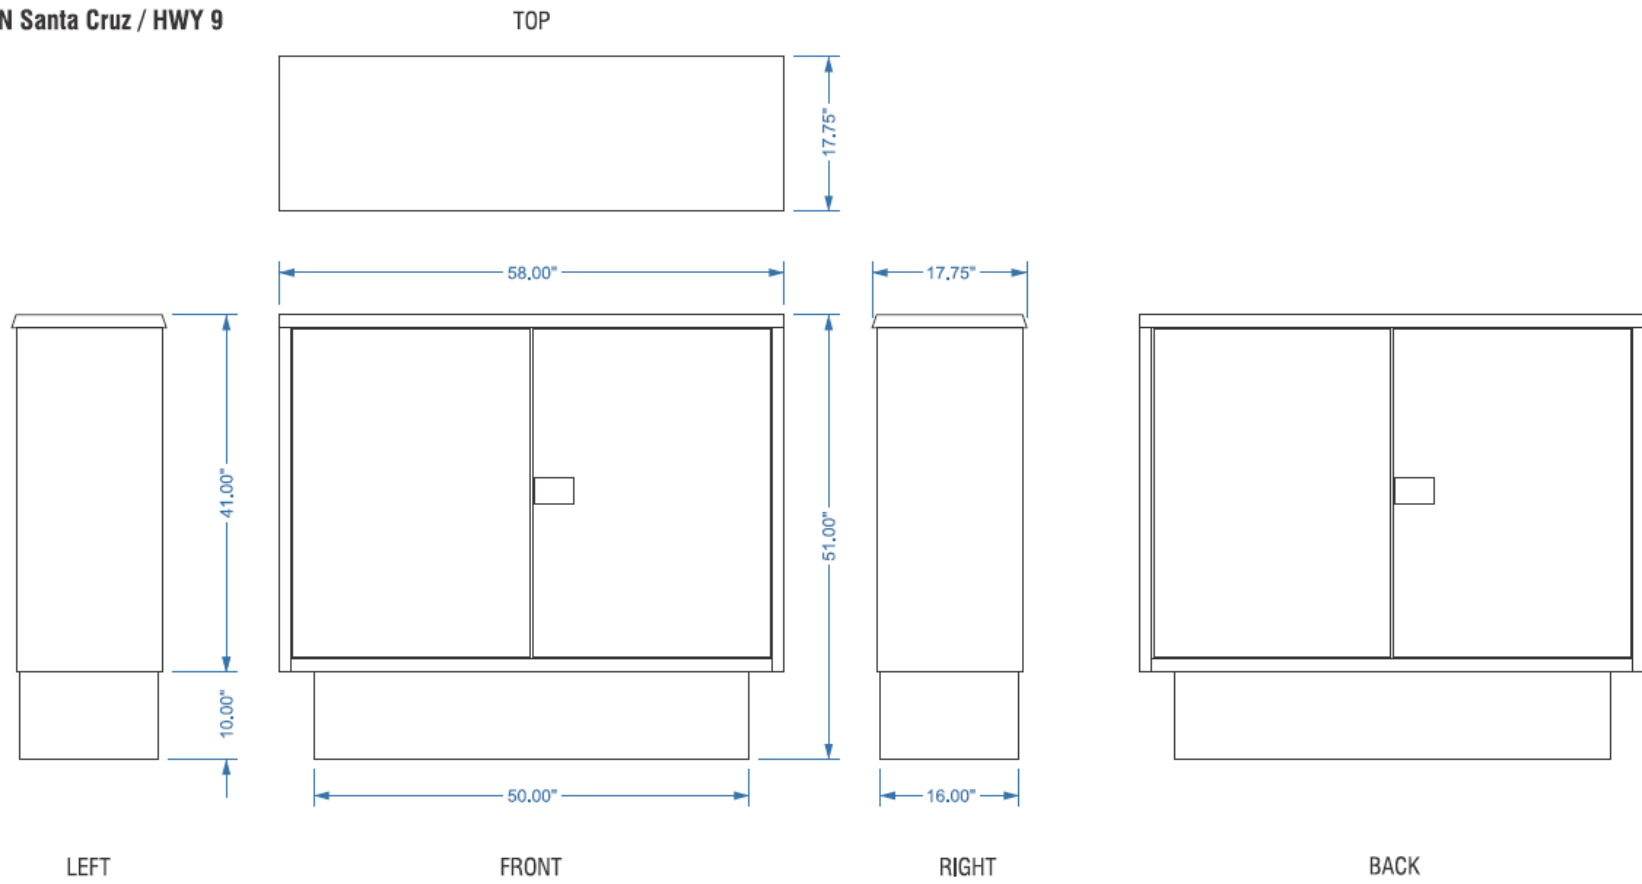

SAMPLE ARTWORK LAYOUT TO SUBMIT
submit without dotted lines and the utility box

SAMPLE FINISH INSTALLATION

Blossom / East Robert Rd.

Scale: 1" = 1'-0"

N Santa Cruz / HWY 9

Scale: 1" = 1'-0"

Knowles / Dardanelli

Scale: 1" = 1'-0"

854 University Ave

Scale: 1" = 1'-0"

Knowles / Capri

Scale: 1" = 1'-0"