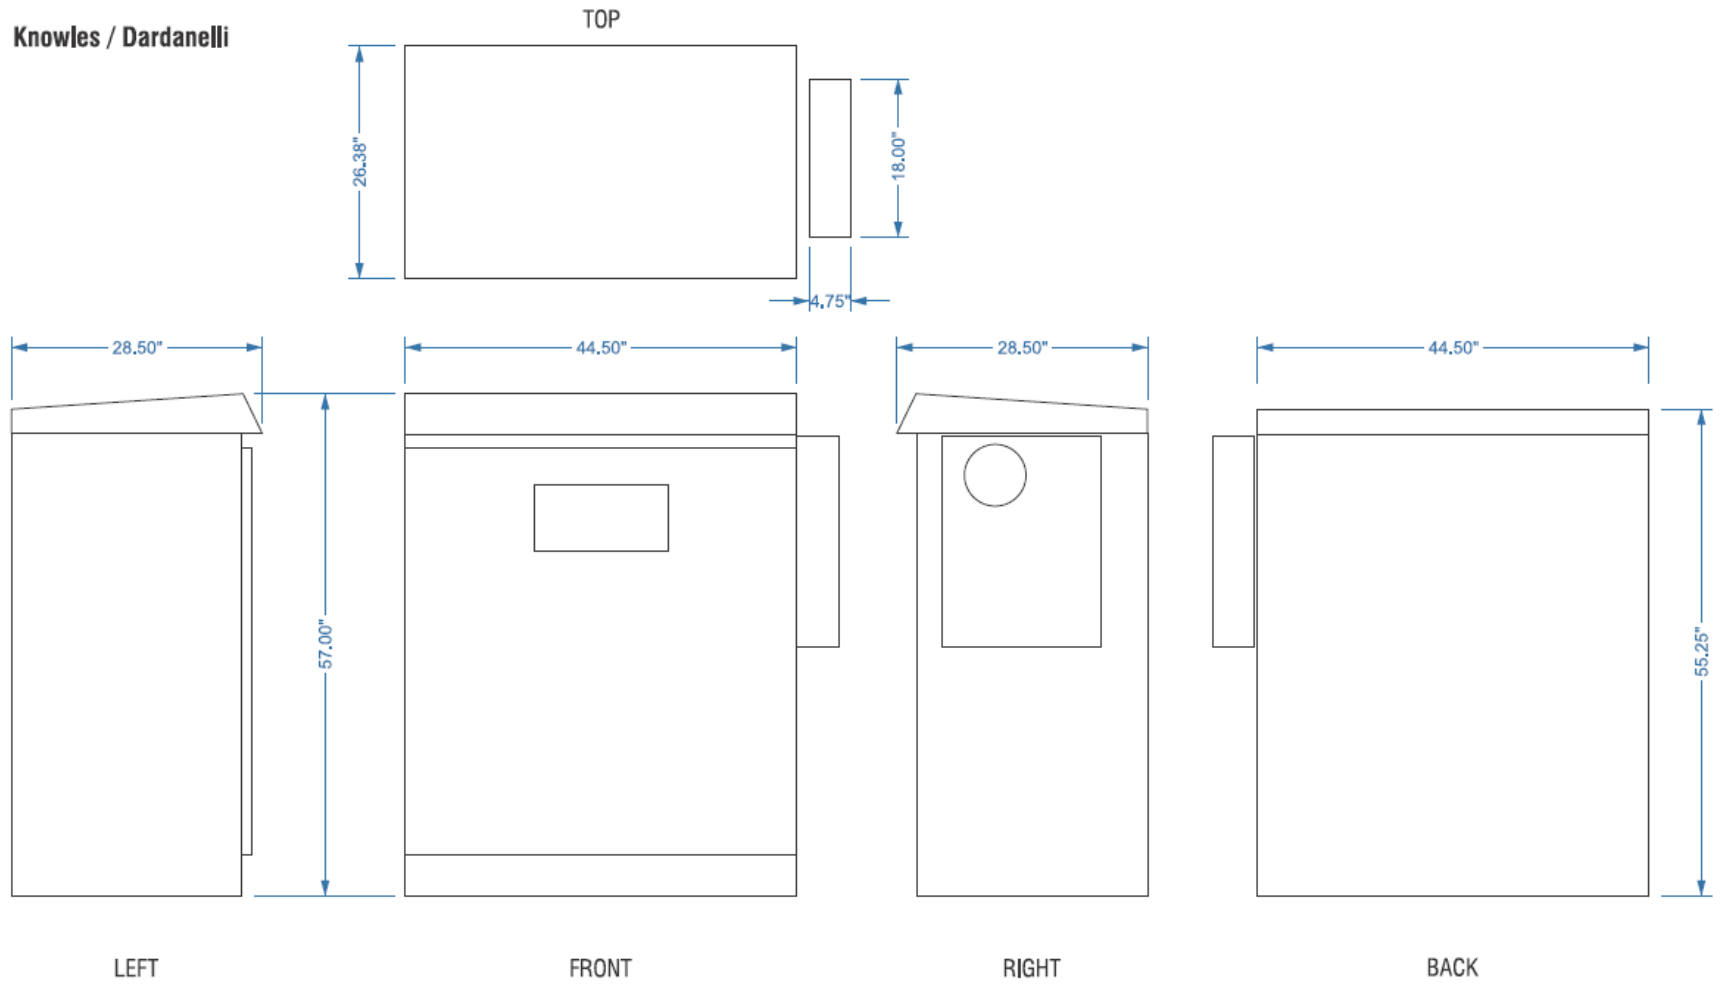

SAMPLE ARTWORK LAYOUT TO SUBMIT
submit without dotted lines and the utility box

SAMPLE FINISH INSTALLATION

Blossom / East Robert Rd.

Scale: 1" = 1'-0"

N Santa Cruz / HWY 9

Scale: 1" = 1'-0"

Knowles / Dardanelli

Scale: 1" = 1'-0"

854 University Ave

Scale: 1" = 1'-0"

Knowles / Capri

Scale: 1" = 1'-0"