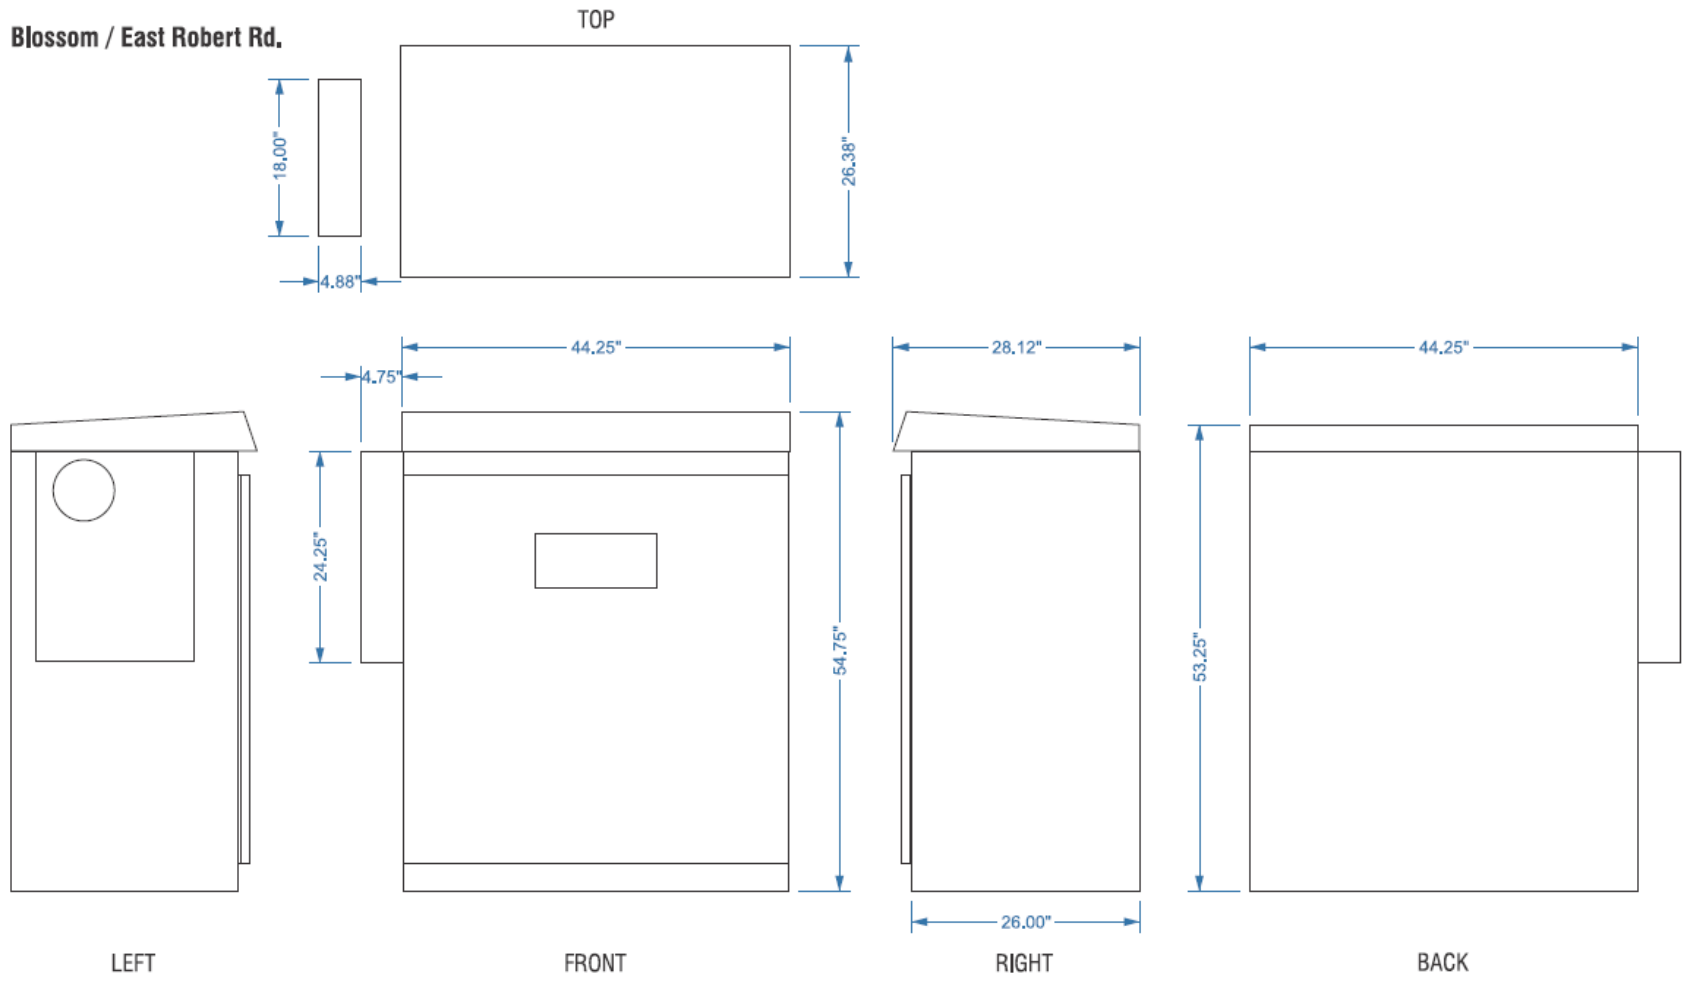

HOW TO SUBMIT ARTWORK

- COLOR MODE TO BE IN CMYK
- ALL FONTS CONVERTED TO CURVE or FLATTEN
- IMAGES TO BE EMBED IN FILE
- IMAGE RESOLUTION, 150 DPI

SAMPLE ARTWORK
artwork can be submitted as above, and we can fit artwork as required.

SAMPLE ARTWORK LAYOUT TO SUBMIT
submit without dotted lines and the utility box

SAMPLE FINISH INSTALLATION

Blossom / East Robert Rd.

Scale: 1" = 1'-0"

N Santa Cruz / HWY 9

Scale: 1" = 1'-0"

Knowles / Dardanelli

Scale: 1" = 1'-0"

854 University Ave

Scale: 1" = 1'-0"

Knowles / Capri

Scale: 1" = 1'-0"