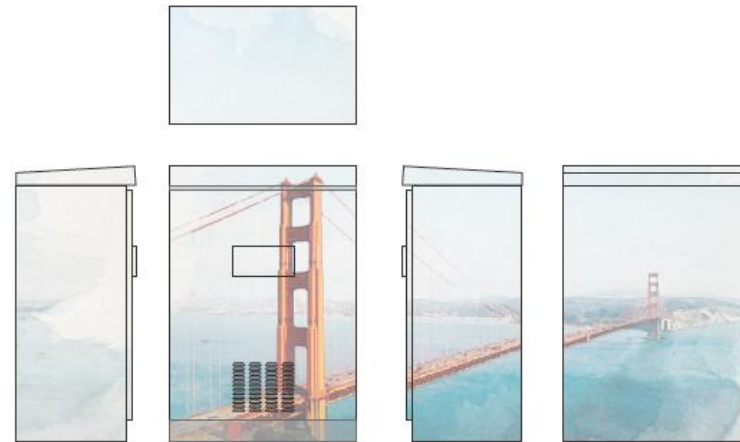

HOW TO SUBMIT ARTWORK

- COLOR MODE TO BE IN CMYK
- ALL FONTS CONVERTED TO CURVE or FLATTEN
- IMAGES TO BE EMBED IN FILE
- IMAGE RESOLUTION, 150 DPI

SAMPLE ARTWORK
artwork can be submitted as above, and we can fit artwork as required.

SAMPLE ARTWORK LAYOUT TO SUBMIT
submit without dotted lines and the utility box

SAMPLE FINISH INSTALLATION

Blossom / East Robert Rd.

Scale: 1" = 1'-0"

N Santa Cruz / HWY 9

Scale: 1" = 1'-0"

Knowles / Dardanelli

Scale: 1" = 1'-0"

854 University Ave

Scale: 1" = 1'-0"

Knowles / Capri

Scale: 1" = 1'-0"