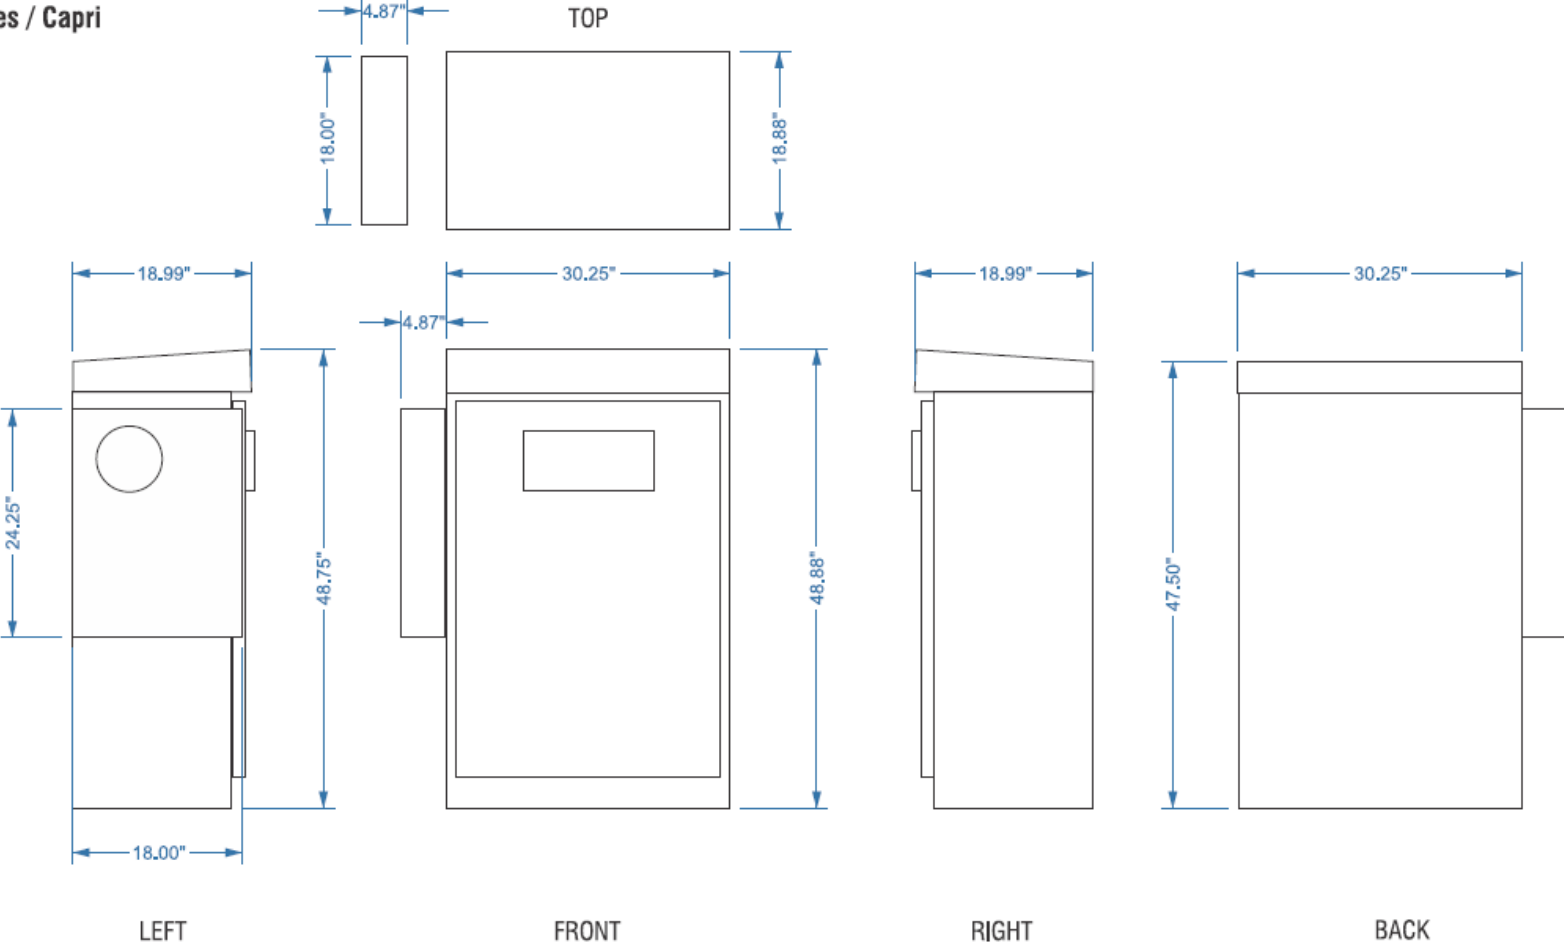

SAMPLE ARTWORK LAYOUT TO SUBMIT
submit without dotted lines and the utility box

SAMPLE FINISH INSTALLATION

Blossom / East Robert Rd.

Scale: 1" = 1'-0"

N Santa Cruz / HWY 9

Scale: 1" = 1'-0"

Knowles / Dardanelli

Scale: 1" = 1'-0"

854 University Ave

Scale: 1" = 1'-0"

Knowles / Capri

Scale: 1" = 1'-0"