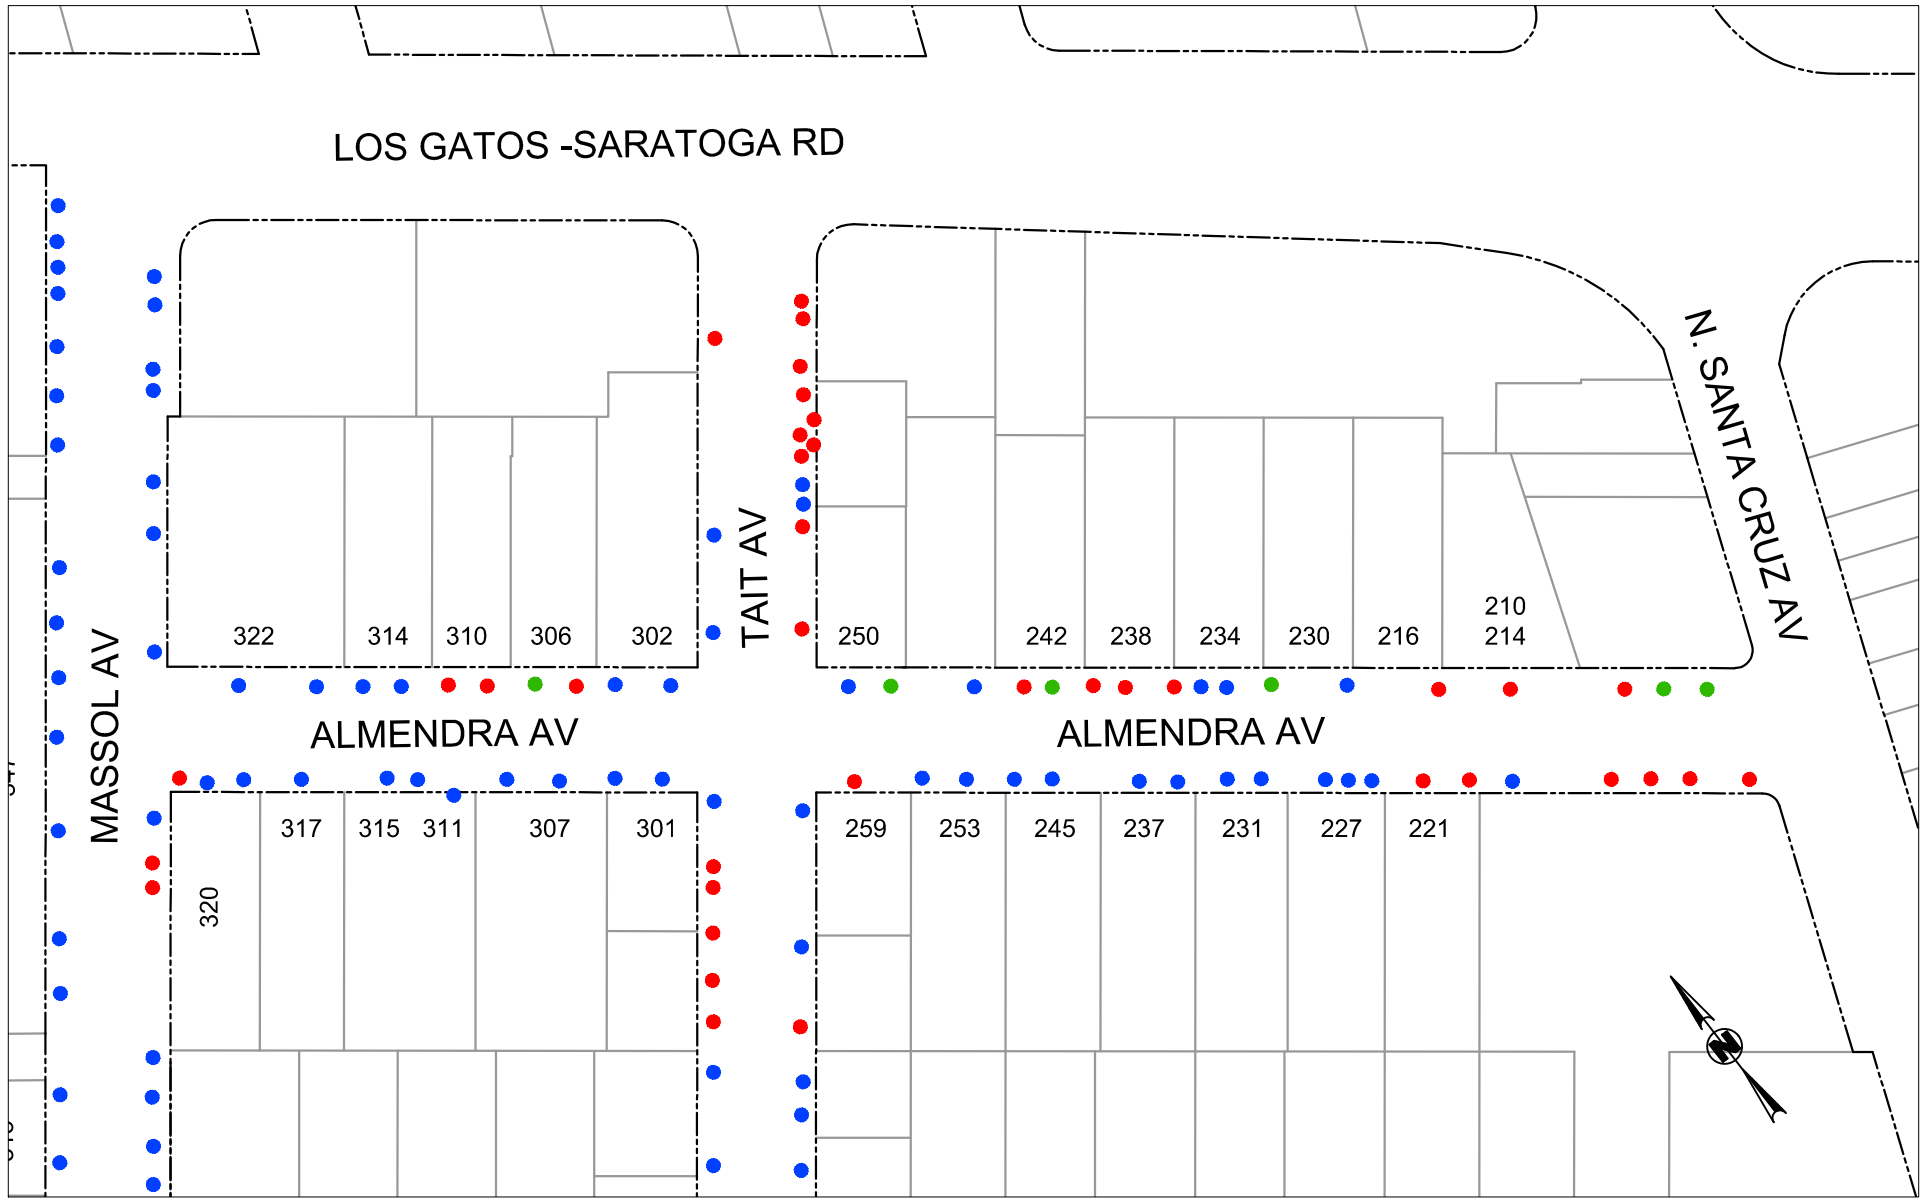

EXHIBIT A - ALMENDRA AVENUE TREE REMOVAL & REPLACEMENT

LEGEND

- Existing street tree to remain
(including trees less than 6" in diameter)
- Remove & Replace existing street tree
(including trees less than 6" in diameter)
- New street tree to be planted