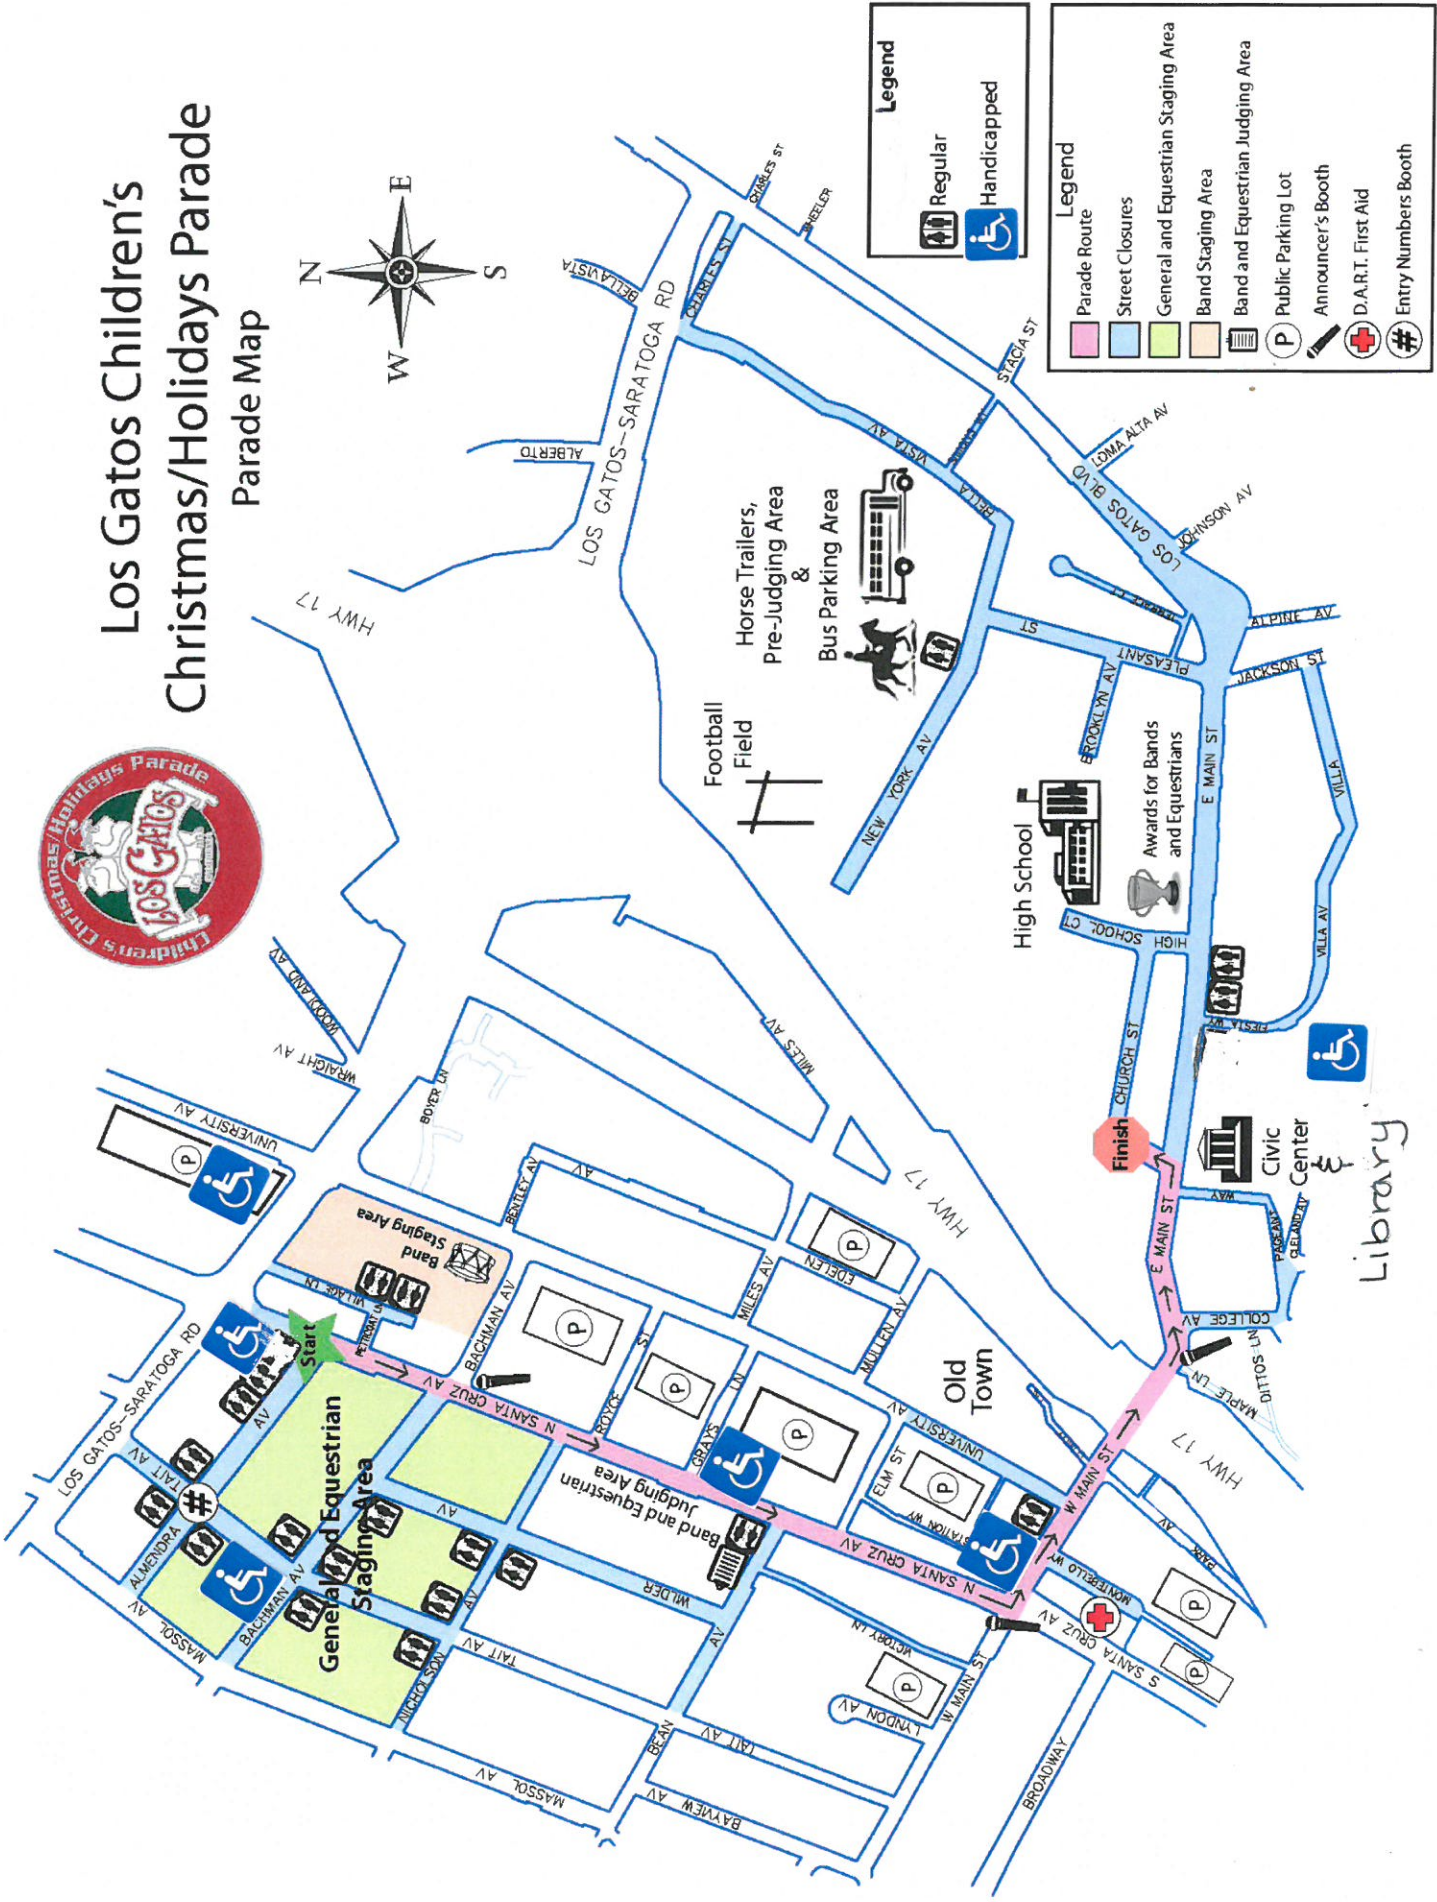

# Los Gatos Children's Christmas/Holidays Parade

## Parade Map

**Legend**

- Regular
- Handicapped

**Legend**

- Parade Route
- Street Closures
- General and Equestrian Staging Area
- Band Staging Area
- Band and Equestrian Judging Area
- Public Parking Lot
- Announcer's Booth
- D.A.R.T. First Aid
- Entry Numbers Booth

Library